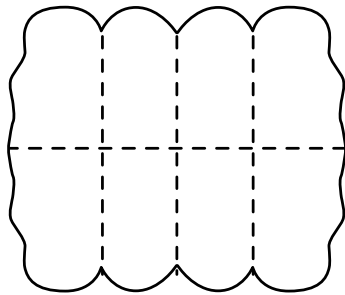

NATURAL LONGWOOL RUG

- Eight Piece Rug -

Sizes Available

Eight Piece Gold Star

Longwool Sheepskin Rug

SIZE: 7' x 5'11" / 214cm x 180cm min*

CODE: LWWOCT

*Dimensions based on
Star Grade premium range.